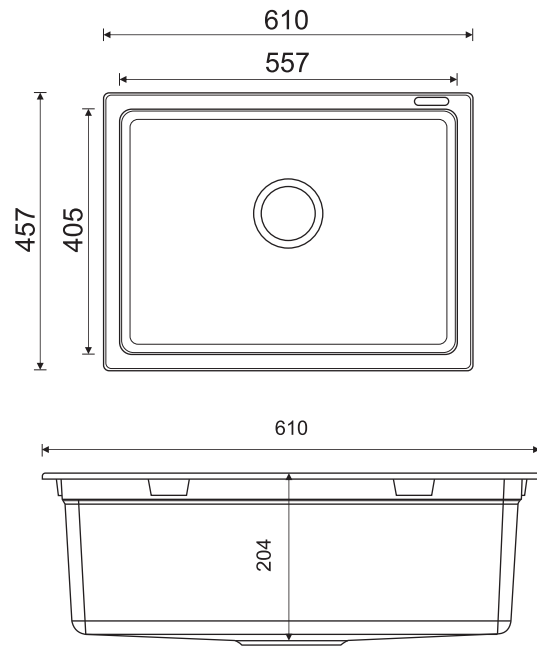

## Installation

Top Mount

Under Mount

Flush Mount

Dimensions: 24 x 18 inch / 610mm x 457 mm

Bowl Size: 557 mm x 405 mm x 204mm

Carbon Black  
Coffee  
Titanium Silver  
Graphite  
Dark Brown  
Platinum

FUN CODE	FUN DESCRIPTION	MRP
114.0522.336	EURODOMO 610-61 3 1/2" WWK NTH Coffee	8690
114.0522.391	EURODOMO 610-61 3 1/2" WWK NTH T. Silver	8690
114.0522.399	EURODOMO 610-61 3 1/2" WWK NTH Graphite	9990
114.0587.841	EURODOMO 610-61 3 1/2" WWK NTH D. Brown	9990
114.0587.845	EURODOMO 610-61 3 1/2" WWK NTH Platinum	9990