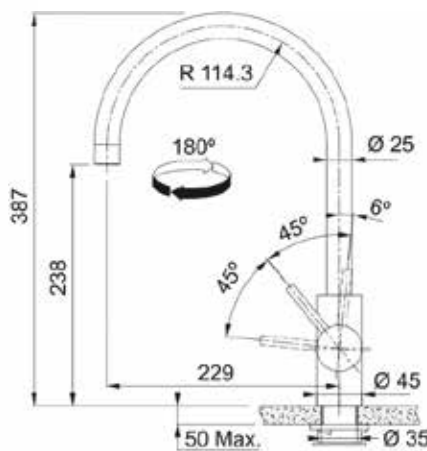

SS Tap

**RT 505
(LINA XL)**

Fun 115.0695.409

MRP ₹ 9,790/-

Colour/ Finish Chrome

Pull Out

unit in mm

unit in mm

unit in mm

KITCHEN FAUCETS

LLD 821 - BLACK

(Novara Plus Spout Top HP ON)

Fun 115.0649.636
MRP ₹ 6,490/-
 Colour/ Finish Onyx/ Black

unit in mm

RMD 891 - BLACK

(Novara Plus Spray Top HP ON)

Fun 115.0649.637
MRP ₹ 10,690/-
 Colour/ Finish Onyx/ Black

unit in mm

Vega Swivel Spout Side HP CH

Fun 115.0643.396
MRP ₹ 6,590/-
 Colour/ Finish Chrome

unit in mm

LLD821

NOVARA-PLUS SPOUT

Fun: 115.0638.303
MRP: ₹ 5,790/-

RMD -891

(NOVARA-PLUS SPRAY TOP)

Fun: 115.0638.302
MRP: ₹ 10,590/-

▷ PULL OUT TAP