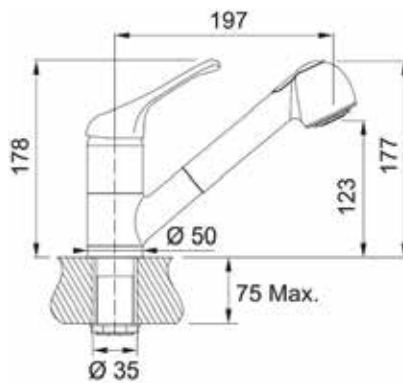

SS Tap

**RT 505
(LINA XL)**

Fun 115.0695.409

MRP ₹ 9,790/-

Colour/ Finish Chrome

Pull Out

unit in mm

unit in mm

unit in mm

KITCHEN FAUCETS

LLD 821 - BLACK

(Novara Plus Spout Top HP ON)

Fun 115.0649.636
MRP ₹ 6,490/-
 Colour/ Finish Onyx/ Black

unit in mm

RMD 891 - BLACK

(Novara Plus Spray Top HP ON)

Fun 115.0649.637
MRP ₹ 10,690/-
 Colour/ Finish Onyx/ Black

unit in mm

Vega Swivel Spout Side HP CH

Fun 115.0643.396
MRP ₹ 6,590/-
 Colour/ Finish Chrome

unit in mm

LLD821

NOVARA-PLUS SPOUT

Fun: 115.0638.303
MRP: ₹ 5,790/-

RMD -891

(NOVARA-PLUS SPRAY TOP)

Fun: 115.0638.302
MRP: ₹ 10,590/-

▷ PULL OUT TAP