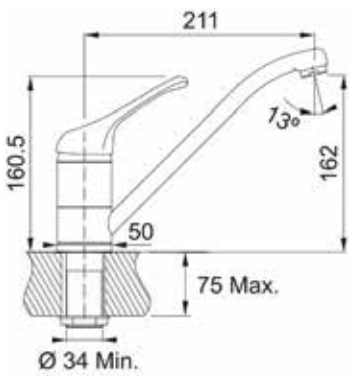

SS Tap

**RT 505
(LINA XL)**

Fun 115.0695.409

MRP ₹ 9,790/-

Colour/ Finish Chrome

Pull Out

unit in mm

unit in mm

unit in mm

KITCHEN FAUCETS

LLD 821 - BLACK

(Novara Plus Spout Top HP ON)

Fun 115.0649.636
MRP ₹ 6,490/-
 Colour/ Finish Onyx/ Black

unit in mm

RMD 891 - BLACK

(Novara Plus Spray Top HP ON)

Fun 115.0649.637
MRP ₹ 10,690/-
 Colour/ Finish Onyx/ Black

unit in mm

Vega Swivel Spout Side HP CH

Fun 115.0643.396
MRP ₹ 6,590/-
 Colour/ Finish Chrome

unit in mm

LLD821

NOVARA-PLUS SPOUT

Fun: 115.0638.303
MRP: ₹ 5,790/-

RMD -891

(NOVARA-PLUS SPRAY TOP)

Fun: 115.0638.302
MRP: ₹ 10,590/-

▷ PULL OUT TAP