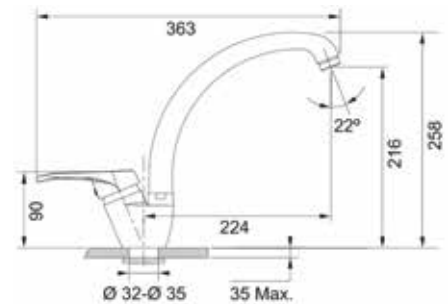

SS Tap

**RT 505
(LINA XL)**

Fun 115.0695.409

MRP ₹ 9,790/-

Colour/ Finish Chrome

Pull Out

unit in mm

unit in mm

Fun 115.0649.637
MRP ₹ 10,690/-
 Colour/ Finish Onyx/ Black

unit in mm

Vega Swivel Spout Side HP CH

Fun 115.0643.396
MRP ₹ 6,590/-
 Colour/ Finish Chrome

unit in mm

LLD821

NOVARA-PLUS SPOUT

Fun: 115.0638.303
MRP: ₹ 5,790/-

RMD -891

(NOVARA-PLUS SPRAY TOP)

Fun: 115.0638.302
MRP: ₹ 10,590/-

▷ PULL OUT TAP