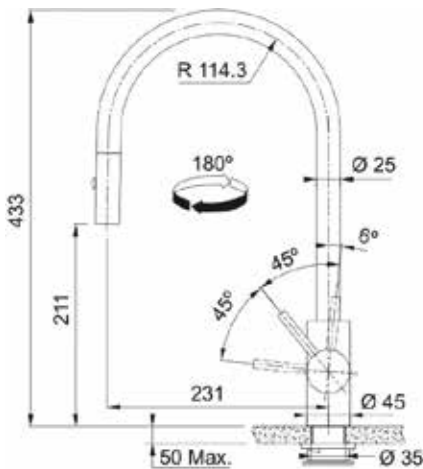

SS Tap

**RT 505
(LINA XL)**

Fun 115.0695.409

MRP ₹ 9,790/-

Colour/ Finish Chrome

Pull Out

unit in mm

unit in mm

unit in mm

KITCHEN FAUCETS

LLD 821 - BLACK

(Novara Plus Spout Top HP ON)

Fun 115.0649.636
MRP ₹ 6,490/-
 Colour/ Finish Onyx/ Black

unit in mm

RMD 891 - BLACK

(Novara Plus Spray Top HP ON)

Fun 115.0649.637
MRP ₹ 10,690/-
 Colour/ Finish Onyx/ Black

unit in mm

Vega Swivel Spout Side HP CH

Fun 115.0643.396
MRP ₹ 6,590/-
 Colour/ Finish Chrome

unit in mm

LLD821

NOVARA-PLUS SPOUT

Fun: 115.0638.303
MRP: ₹ 5,790/-

RMD -891

(NOVARA-PLUS SPRAY TOP)

Fun: 115.0638.302
MRP: ₹ 10,590/-

▷ PULL OUT TAP