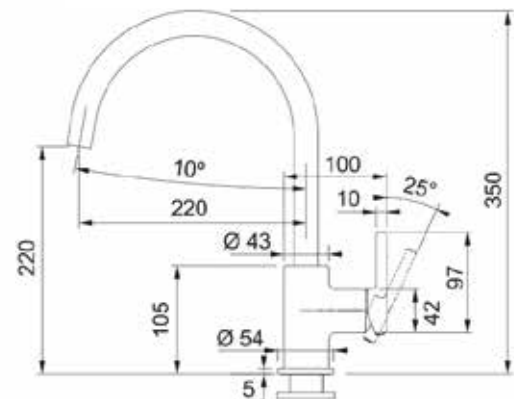

SS Tap

**RT 505
(LINA XL)**

Fun 115.0695.409

MRP ₹ 9,790/-

Colour/ Finish Chrome

Pull Out

unit in mm

unit in mm

unit in mm

KITCHEN FAUCETS

LLD 821 - BLACK

(Novara Plus Spout Top HP ON)

Fun 115.0649.636
MRP ₹ 6,490/-
 Colour/ Finish Onyx/ Black

unit in mm

RMD 891 - BLACK

(Novara Plus Spray Top HP ON)

Fun 115.0649.637
MRP ₹ 10,690/-
 Colour/ Finish Onyx/ Black

unit in mm

Vega Swivel Spout Side HP CH

Fun 115.0643.396
MRP ₹ 6,590/-
 Colour/ Finish Chrome

unit in mm

LLD821

NOVARA-PLUS SPOUT

Fun: 115.0638.303
MRP: ₹ 5,790/-

RMD -891

(NOVARA-PLUS SPRAY TOP)

Fun: 115.0638.302
MRP: ₹ 10,590/-

▷ PULL OUT TAP